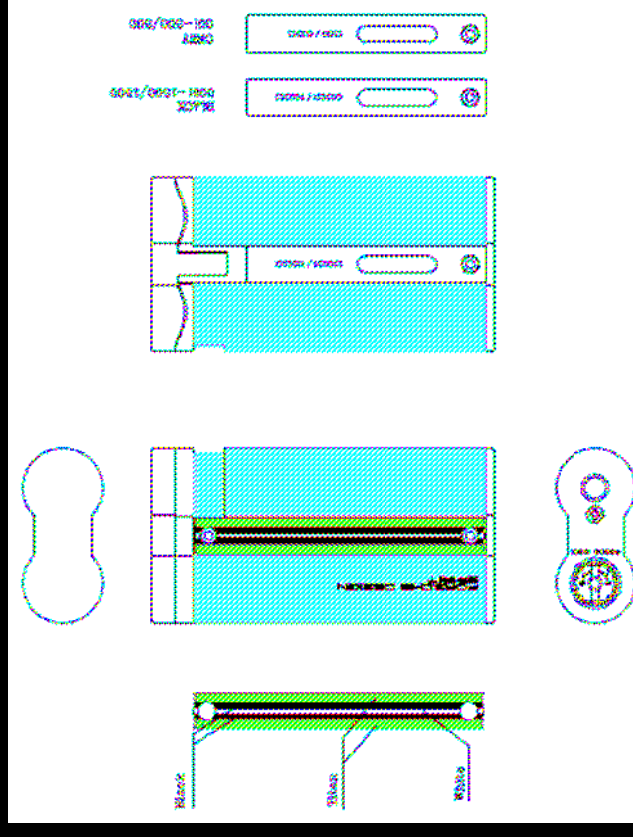

PORSCHE DESIGN SMOKING ACCESSORIES P'3600

NEW 2009
PORSCHE DESIGN SPIRIT

POCKET LIGHTER P'3633

in grey : limited quantity of 500 pcs worldwide individual numbered

- → article code 059.352
- → EAN 4046901510183

In black : limited quantity of 1.500 pcs worldwide individual numbered

- → article code 059.353
- → EAN 4046901507763

European Price

- Retail price: 200 €

Launch date

- April 2009