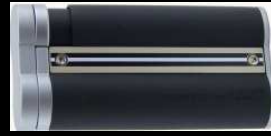

PORSCHE DESIGN SMOKING ACCESSORIES P'3600

PORSCHE DESIGN SPIRIT- WHITE

Package Deal:

5 **SPIRIT** products and 3 **WHITE** products+ the free gift:

Highly detailed collector's model of the Porsche 911 GT3 Cup VIP car competing in the Porsche Mobil1 Supercup in the run-up to the 2007 FIA Formula 1 World Championship.

To make an attractive presentation in shop window

Base colour: black. Made of metal and plastic. 1:18 scale. RRP 110 euro

Cost car without the package deal: 68 euro

2x

+

2x

+

1x

+

1x

+

1x

+

1x

1x